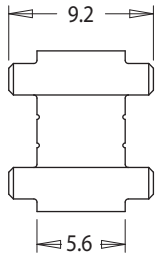

# EP7

Mounting clip with earth pin	
Clip material	Steel
Clip plating	Tin (Sn)
Solderability	"IEC 60 068-2-20", Part 2, Test Ta, method 1
Part No.	EP07CLIPEM-01

Mounting clip without earth pin	
Clip material	Steel
Part No.	EP07CLIPM-03

Dimensions in millimeters

DT035 Iss. 2

MILES-PLATTS LTD. - 39, ABBEY PARK ROAD, LEICESTER, LE4 5AN. U.K.  
 TEL: +44 (0)116 262 2593 - FAX: +44 (0)116 253 7889  
 sales@milesplatts.co.uk - www.milesplatts.co.uk