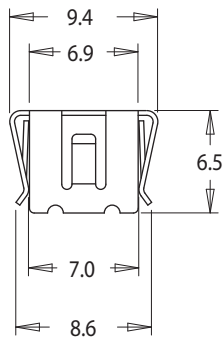

# EP7

Mounting clip with earth pin	
Clip material	Steel
Clip plating	Tin (Sn)
Solderability	"IEC 60 068-2-20", Part 2, Test Ta, method 1
Part No.	EP07CLIPEM-01

Mounting clip without earth pin	
Clip material	Steel
Part No.	EP07CLIPM-03

Dimensions in millimeters

DT035 Iss. 2

MILES-PLATTS LTD. - 39, ABBEY PARK ROAD, LEICESTER, LE4 5AN. U.K.  
 TEL: +44 (0)116 262 2593 - FAX: +44 (0)116 253 7889  
 sales@milesplatts.co.uk - www.milesplatts.co.uk