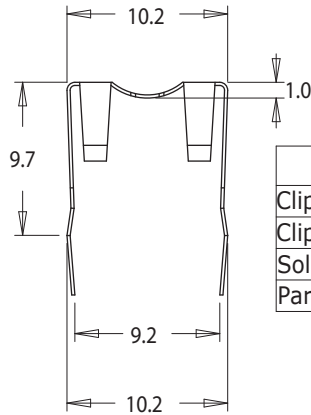

# EP7

Mounting clip with earth pin	
Clip material	Steel
Clip plating	Tin (Sn)
Solderability	"IEC 60 068-2-20", Part 2, Test Ta, method 1
Part No.	EP07CLIPEM-01

Mounting clip without earth pin	
Clip material	Steel
Part No.	EP07CLIPM-03

Dimensions in millimeters

DT035 Iss. 2

MILES-PLATTS LTD. - 39, ABBEY PARK ROAD, LEICESTER, LE4 5AN. U.K.  
 TEL: +44 (0)116 262 2593 - FAX: +44 (0)116 253 7889  
 sales@milesplatts.co.uk - www.milesplatts.co.uk