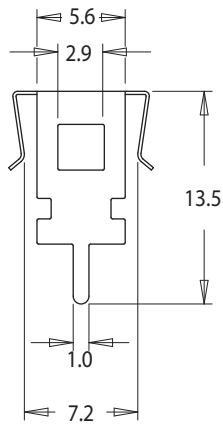

# EP7

Mounting clip with earth pin	
Clip material	Steel
Clip plating	Tin (Sn)
Solderability	"IEC 60 068-2-20", Part 2, Test Ta, method 1
Part No.	EP07CLIPEM-01

Mounting clip without earth pin	
Clip material	Steel
Part No.	EP07CLIPM-03

Dimensions in millimeters

DT035 Iss. 2

MILES-PLATTS LTD. - 39, ABBEY PARK ROAD, LEICESTER, LE4 5AN. U.K.  
 TEL: +44 (0)116 262 2593 - FAX: +44 (0)116 253 7889  
 sales@milesplatts.co.uk - www.milesplatts.co.uk