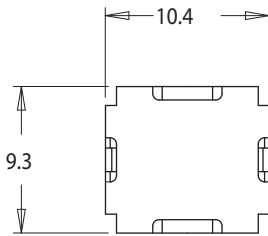

# EP7

Mounting clip with earth pin	
Clip material	Steel
Clip plating	Tin (Sn)
Solderability	"IEC 60 068-2-20", Part 2, Test Ta, method 1
Part No.	EP07CLIPEM-01

Mounting clip without earth pin	
Clip material	Steel
Part No.	EP07CLIPM-03

Dimensions in millimeters

DT035 Iss. 2

MILES-PLATTS LTD. - 39, ABBEY PARK ROAD, LEICESTER, LE4 5AN. U.K.  
 TEL: +44 (0)116 262 2593 - FAX: +44 (0)116 253 7889  
 sales@milesplatts.co.uk - www.milesplatts.co.uk